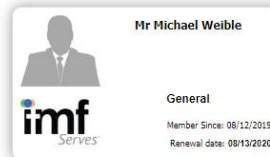

Profile

ID card

[Image optimized for smartphones](#)

[Printable PDF](#)

Level **General**

Status **Active**

Start date 08/12/2019

User ID 51569161

Organization SDSU

Title Mr