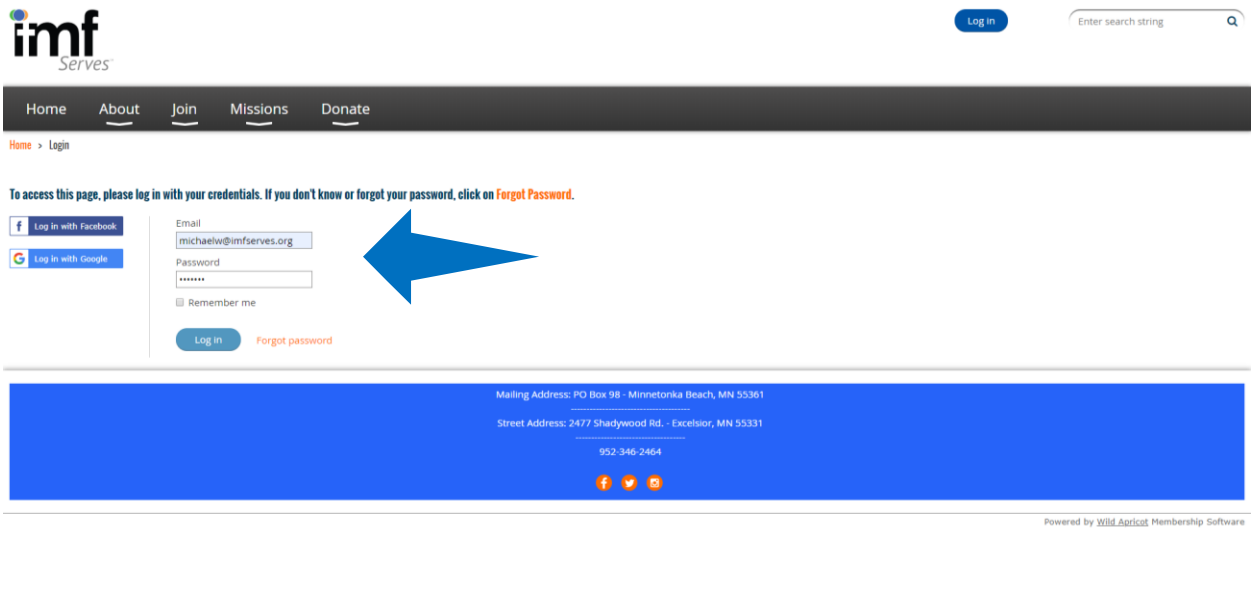

## How to Access Your IMF Membership ID Card

1. Go to our website <https://imfserves.org>. Click the Blue Log In button in the top right corner.

2. Log in.

3. Click on your name.

4. You can download either a PDF or Image of your ID card for your records.