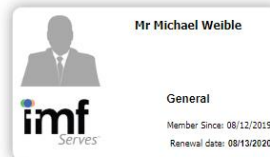

Profile

ID card